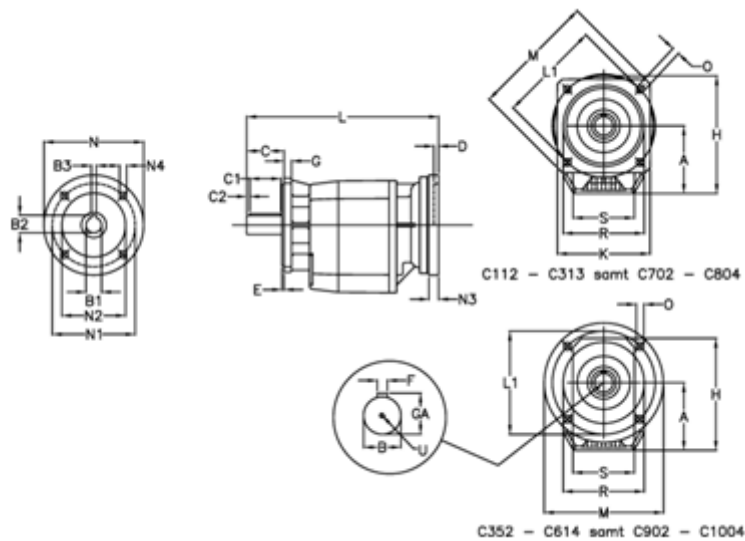

Article number: 40600802052460

Description: Helical gearbox  
C802F-20,5-P180B5

## Measures

A = 247.0	D = 6.0	L1 = 350	R = 320
B = 80	E = 5	M = 400	S = 300
B1 = 48	F = 22	N = 350	U = M20x42
B2 = 51.8	G = 20	N1 = 300	
B3 = 14	GA = 85.0	N2 = 250	
C = 140	H = 422.0	N3 = 23	
C1 = 110	K = 350	N4 = 18	
C2 = 15	L = 635.0	O = 18.0	